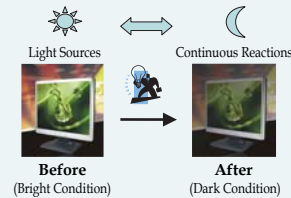

LCD Monitor

Ambient Light Adaptation :

Brightness level adjust automatically and continuously base on various different light conditions.

Product Life Extension:

Optimize and extend product life cycle by enhancing efficiency.

Visual Ergonomic:

IBT Technology provides comfort and tranquil visual sensation for your eyes.

Model

MA7C

LCD Panel	Type	17.0" TFT Active Matrix LCD Display
	Viewing Angle *	H : 150° , V : 135° *
	Contrast Ratio *	500 : 1 *
	Brightness *	300 cd/m ² *
	Response Time *	5~8 ms *
	Display Colors	16.2M colors
	Max Resolution	1280 x 1024 (SXGA)
	Pixel Pitch	0.264mm (H) x 0.264mm (V)
Compatibility	PC	Up to 1280 x 1024 @75Hz (Non-interlaced)
Connector	RGB Analog	D-sub 15-pins
	DVI *	DVI-D *
	Audio	Stereo Phone Jack
	Power	A/C Socket
Power	Voltage	100-240V, 50/60Hz (universal) via internal power supply
	Consumption	Active < 40Watt Max
Internal Speaker		Speaker x 2 (Stereo)
Dimensions	Physical	388mm (W) x 382mm (H) x 192mm (D)
Net Weight		4.0Kg ± 1
DDC		DDC2B Compliant
Power Management		VESA DPMS
Others	Security	Kensington Lock Support 
Regulation		CE, FCC, UL

Notice * LCD Panel and DVI functions are optional

Term of list is subject to change without notice.