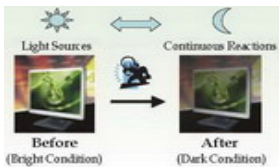

MB26G

- High-Quality 16:10 widescreen panel
- HDCP support (1080P)
- Fashion Blue LED

26" Wide LCD Monitor

IBT Technology

Brightness level adjust automatically and continuously base on various different light conditions.

Color Engine

1. 24 independent Preferring Colors adjustment
2. Adaptive contrast enhancement

Wide Screen

Fit two A4 size pages side by side on the screen

Fashion externals

Fashion Blue LED

• Screen Size	26.0 inch
• Viewable size (mm)	550.08*343.8mm
• Pixel pitch (mm)	0.2865 (H) x 0.2865 (V)
• Resolution (max.)	1920 x 1200 (WUXGA)
• Display colors	16.7M
• Brightness (cd/m²)	350 ~ 500 cd/m ² *
• Contrast ratio	750:1 ~ 1200:1 *
• Response Time	5 ms ~6 ms (Grey to Grey) *
• View angle (CR=10)	V : 170° ~ 176° * , H : 170° ~ 176° *
• Scan Frequency	FH : 30~75KHz*, FV : 55~60Hz*
• Internal Speaker	x 2
• Tilt Forth back/front	0° ~ 15°
• Input Connectors	D-Sub 15pins, DVI-D*, Stereo Jack*, A/C Socket
• Input Voltage	AC 100-240V / 50/60HZ
• Power Consumption	Active <105W, Standby <1W
• User Interface	Active – Blue, Standby -Flash
• Accessories	Audio Cable, Power cord, VGA Cable, User Manual
• Dimensions	606 (W) x 492 (H) x 270 (D) mm
• Dimensions package	707 (W) x 575 (H) x 236 (D) mm
• Weight (net/gross)	9.22 / 11.26 Kg (±0.5)
• Regulation Compliance	CE, FCC, cUL, CB, Vista
• 40HQ container load	400
• 40GQ container load	320
• 20HQ container load	200
• 20GP container load	160
• VESA Mount	75 x 75 / 100 x 100 mm